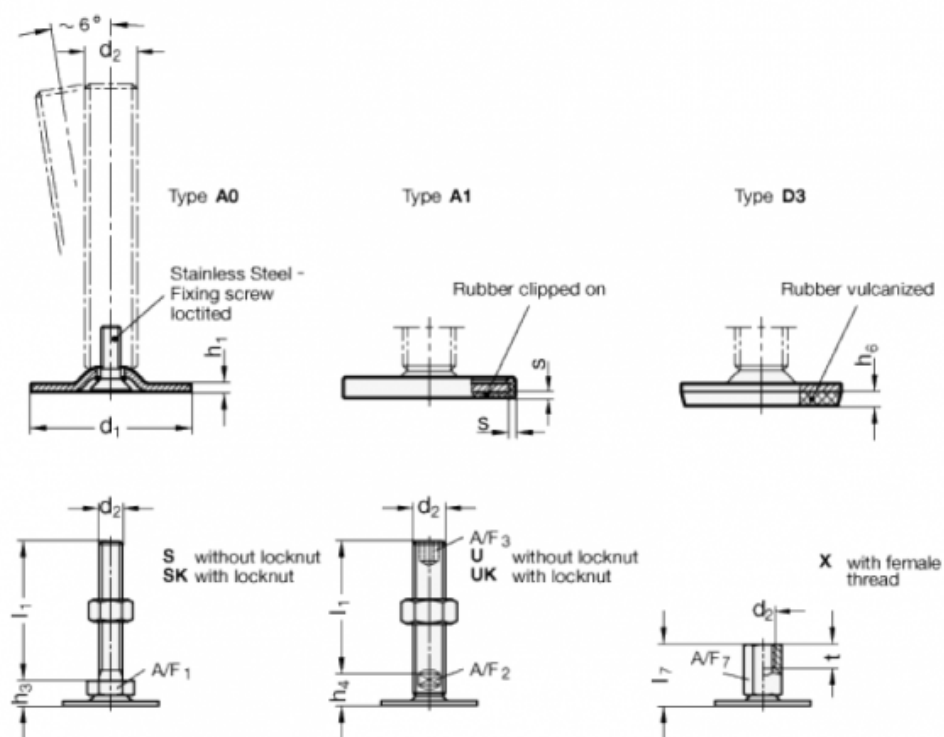

Data Sheet

Article number: 204050M1280A0SK
 Description: E+G levelling foot
 GN 40-50-M12-80-A0-SK
 Note: SK With nut, External hexagon at the bottom

Measures

- A/F1 = 17
- d1 = 50
- d2 = M12
- h1 = 2.5
- h3 = 11
- h6 =
- l1 = 80
- s =